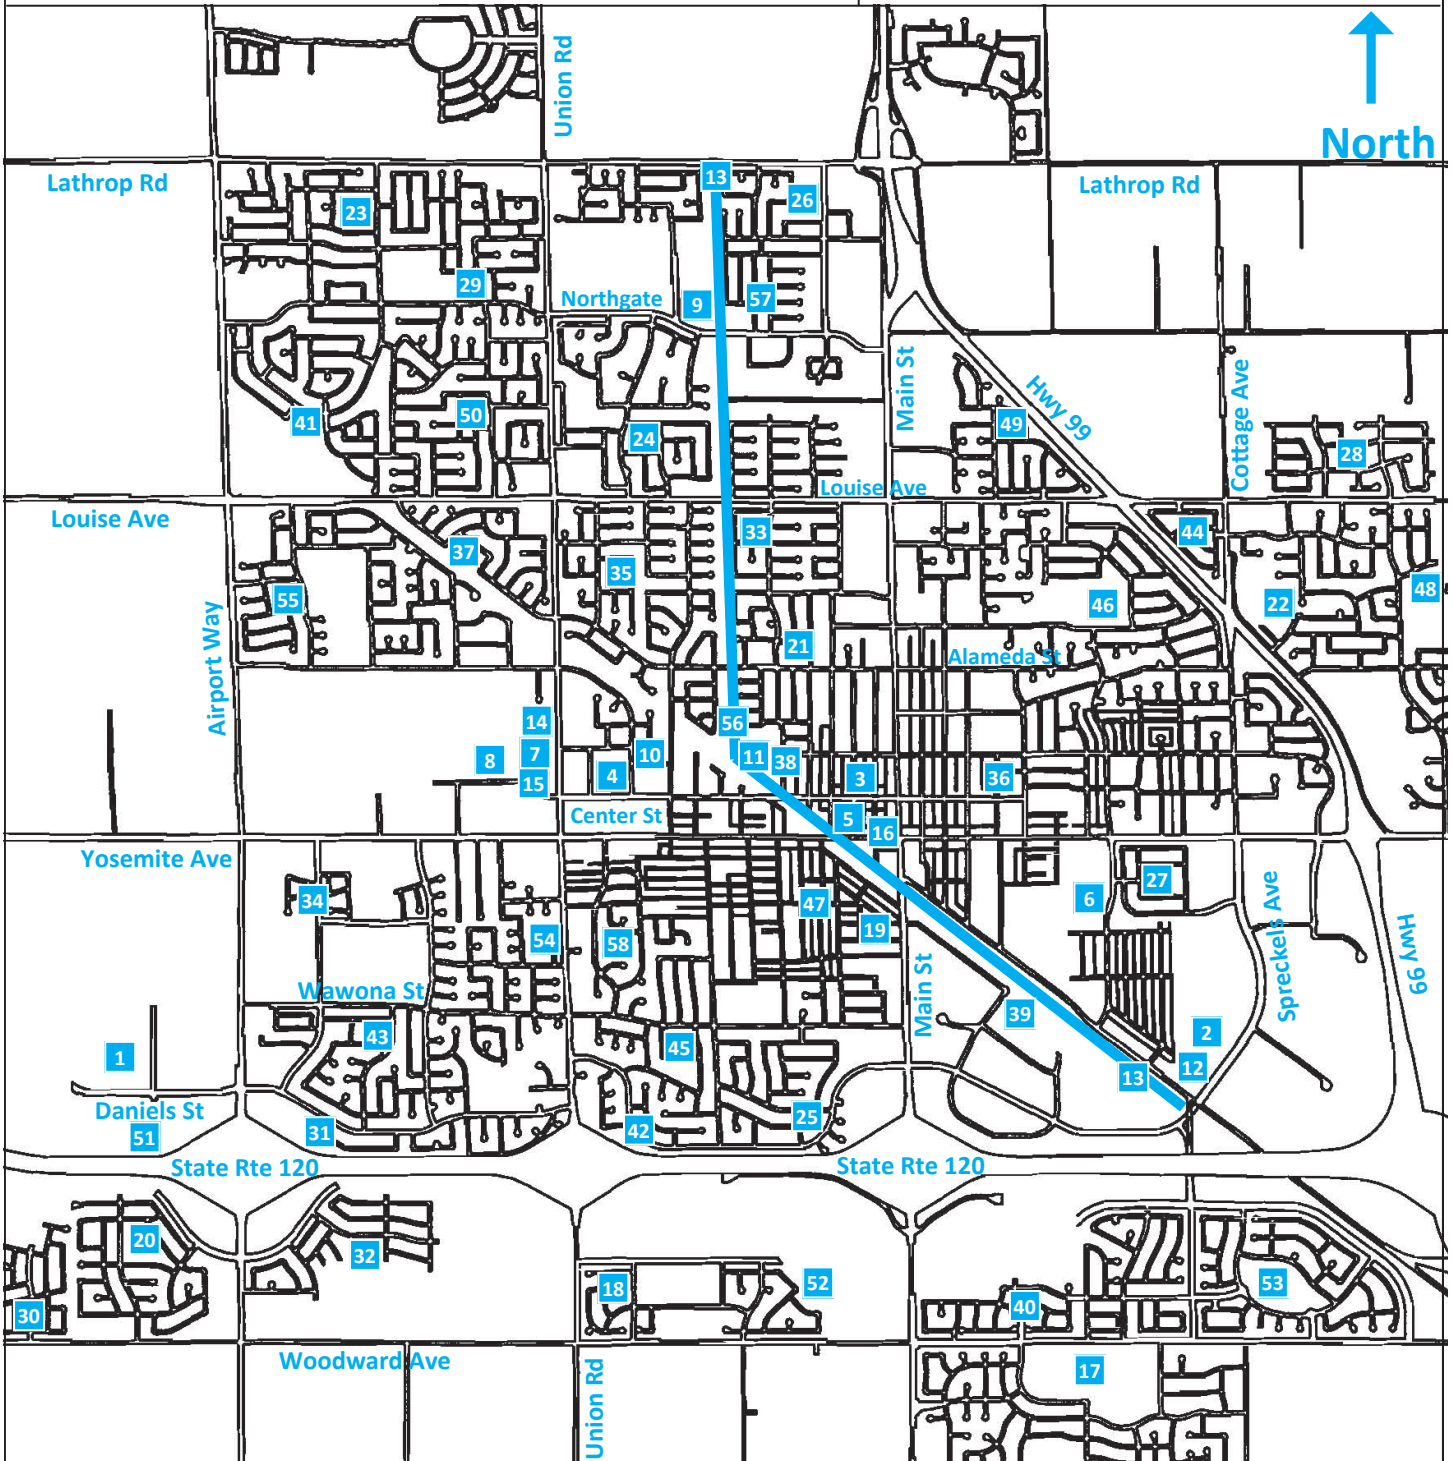

PARKS & FACILITIES MAP

LEGEND

50 Park Location

 Tidewater Bikeway

SLYDE

the Playground Hound says:

- Obey teachers and parents
- Play friendly
- Nighttime is not playground time
- Avoid stranger danger!
- Play on soft surfaces
- Storms and playgrounds don't mix
- Remove bike helmets before playing

COMMUNITY / SPECIALTY PARKS & FACILITIES

Map Key	Name	Address	Acres	Picnic Tables	Barbecues	Play Equipment	Tot Lot	Basketball	Baseball Backstop	Restrooms	Other
1	Big League Dreams Sport Park	1077 Milo Candini Dr	37.91	•		•				•	6 lighted ballfields, indoor soccer field
2	BMX Track	941 Spreckels Av	6.70								1,200-foot-long ABA BMX track
3	Center St Tennis Courts	311 W Center St	.46	•							2 Tennis courts (no lights)
4	Civic Center	1001 W Center St	5.87	•							Parks & Recreation offices, classrooms
5	Library Park	320 W Center St	1.25	•		•					Gazebo, interactive water feature, bocce ball court, murals
6	Lincoln Park & Pool	245 S Powers Av	3.71	•	•	•	•		•	•	Swimming pool, lighted ballfield
7	Manteca Park Golf Course	305 N Union Rd	101.00								18-hole course, driving range, snack bar, banquet facilities, pro shop
8	Morezone Ballfield	1323 W Center St	3.30	•					•	•	Lighted ballfield
9	Northgate Park	1750 Hoyt Ln	15.11	•	•	•	•		•	•	Sports fields, softball complex (3 lighted fields), horseshoe pit, sand volleyball
10	Senior Center	295 Cherry Ln		•							Auditorium w/stage, kitchen, craft room
11	Skate Park	Center St and Elm Av	.32								Small & large bowls, quarter pipes, etc.
12	Spreckels Recreation Park	941 Spreckels Av	3.27								Sports field turf area
13	Tidewater Bikeway	Lathrop Rd to Moffat Bl	34.00								3.4 mi. Class 1 bike & pedestrian path
14	Union Road Tennis Park	245 N Union Rd	7.73	•							6 lighted tennis courts
15	Union Road Park	245 N Union Rd	1.40								
16	Wilson Park	224 W Center St	.37	•							
17	Woodward Park	710 E Woodward Av	50.62	•	•	•	•	•		•	Sports fields