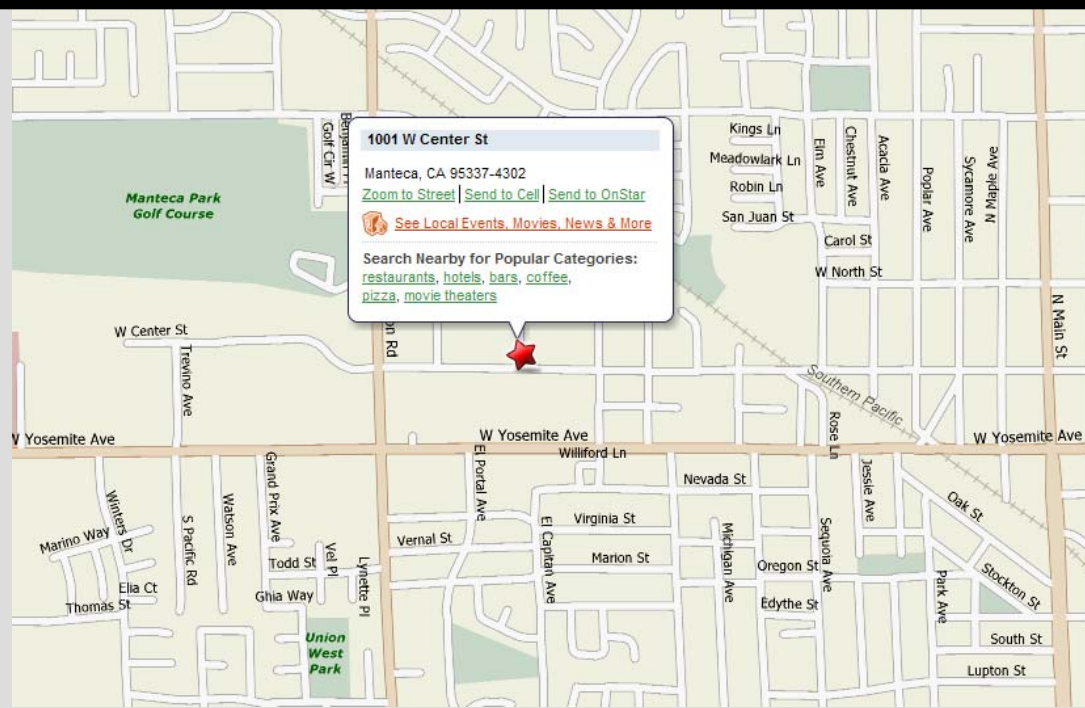

**City of Manteca**  
Community Development Department  
1001 W. Center Street  
Manteca, CA 95337  
(209) 239-8427

**From State Route 99:**

1. Take Highway 120 West towards San Francisco
2. Exit Union Road and turn right (head North)
3. Make a right turn on Center Street
4. City Hall is on your left side

**From Interstate 5:**

1. Take Highway 120 East towards Manteca/Sonora
2. Exit Union Road and turn left (head North)
3. Make a right turn on Center Street
4. City Hall is on your left side