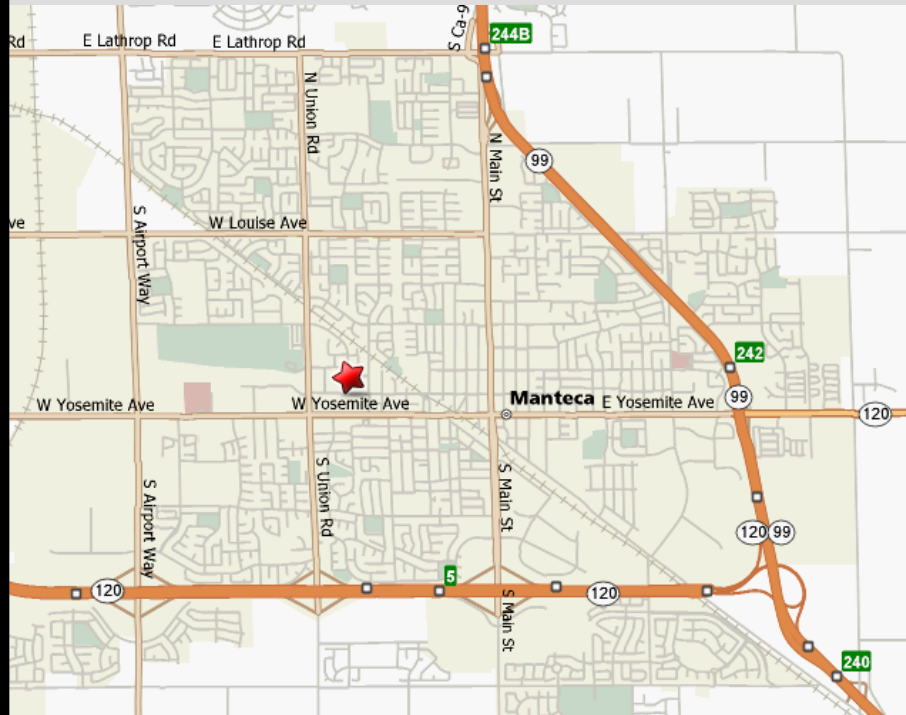

**City of Manteca**  
Community Development Department  
1001 W. Center Street  
Manteca, CA 95337  
(209) 239-8427

**From State Route 99:**

1. Take Highway 120 West towards San Francisco
2. Exit Union Road and turn right (head North)
3. Make a right turn on Center Street
4. City Hall is on your left side

**From Interstate 5:**

1. Take Highway 120 East towards Manteca/Sonora
2. Exit Union Road and turn left (head North)
3. Make a right turn on Center Street
4. City Hall is on your left side